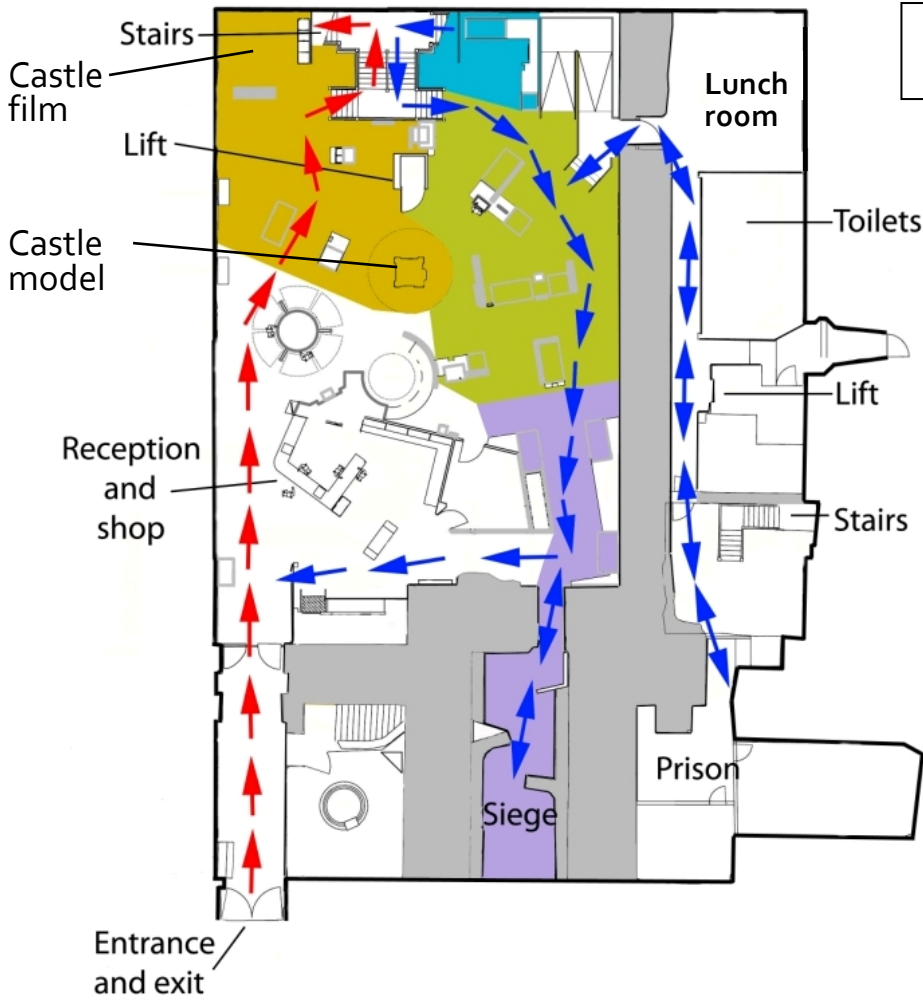

# Plan of Colchester Castle

## Ground floor

- Castle hub
- Saxon / Norman
- Medieval
- Siege
- Route in
- Route out

## First floor

- Iron Age
- Roman Invasion
- Roman Heyday
- Roman Decline

House building activity