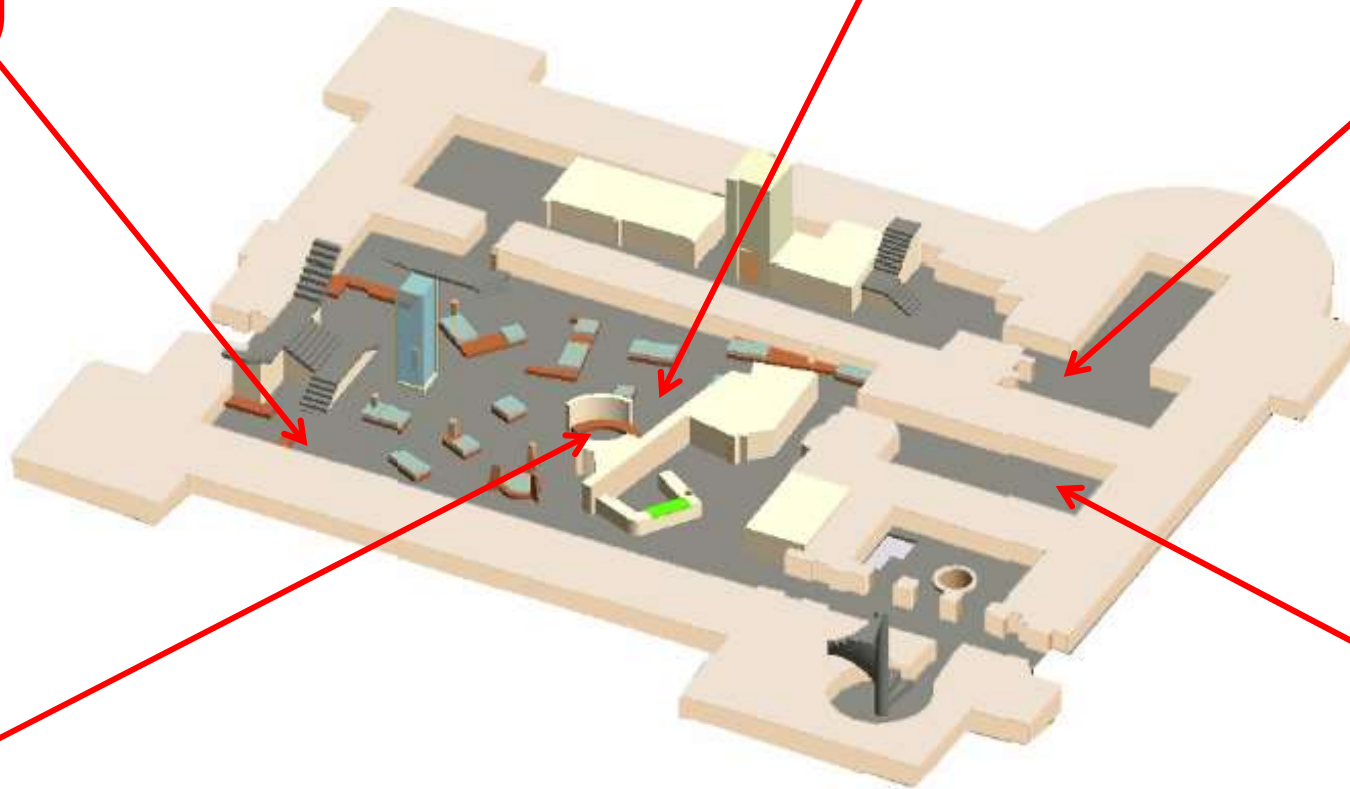

GROUND FLOOR SLEEPING PLAN

Norman Arch

Public space
£35pp
Up to 2,
minimum 1 adult

Stained Glass

Public space £35pp
Up to 4 people,
minimum 1 adult

Prison Area

Private space
from £40pp
Available on
request

Army Life

Public space
£35pp
Up to 3 people,
minimum 1 adult

Lucas Vault

Private space
from £40pp
Available on
request

FIRST FLOOR SLEEPING PLAN