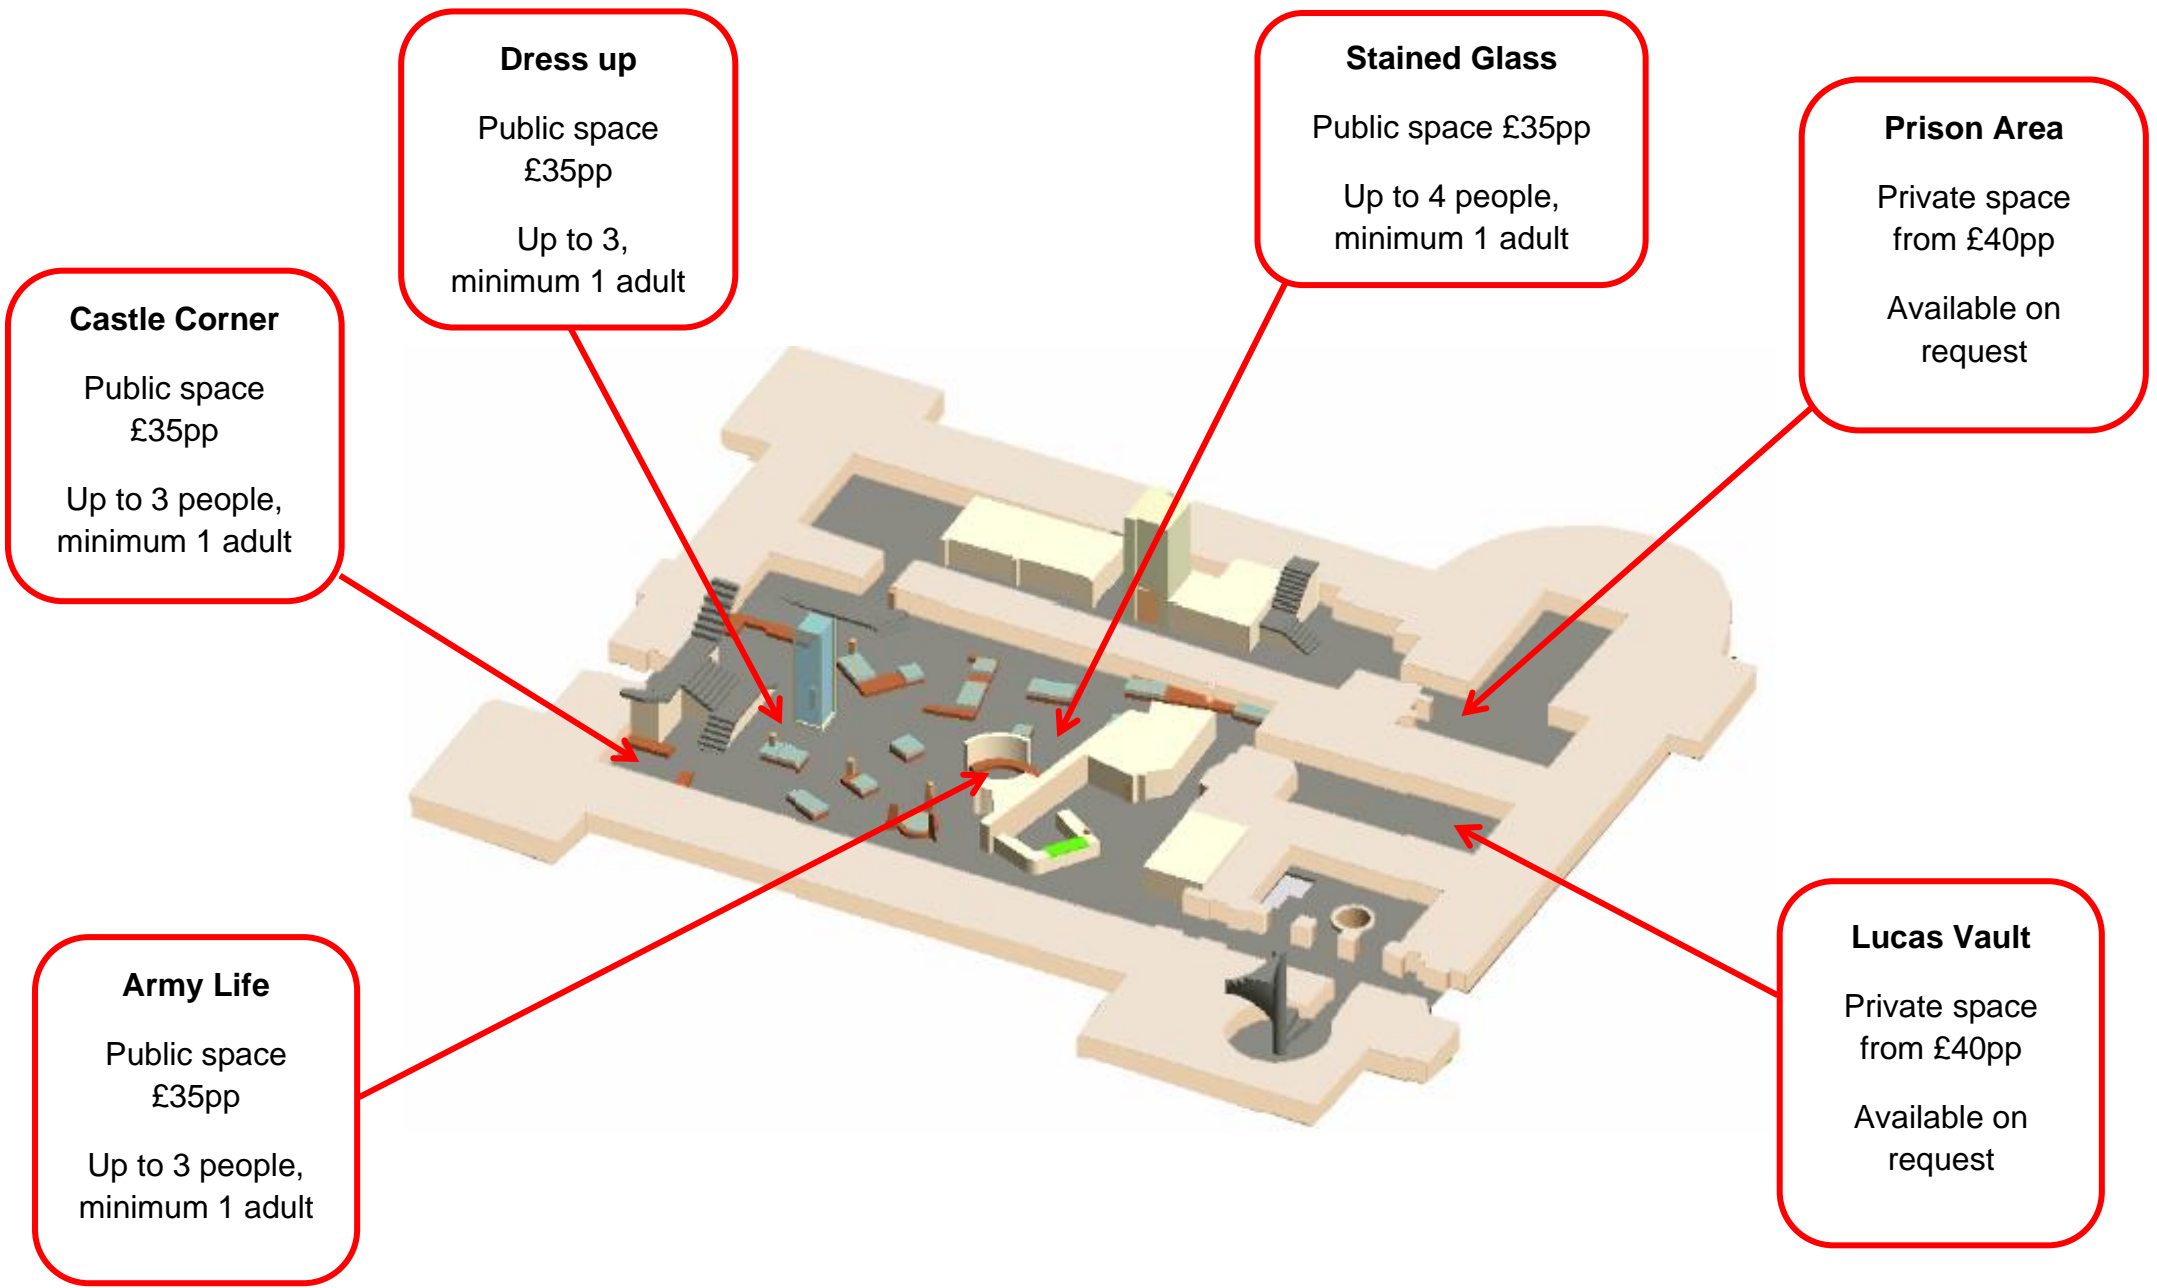

GROUND FLOOR SLEEPING PLAN

Castle Corner
Public space
£35pp
Up to 3 people,
minimum 1 adult

Dress up
Public space
£35pp
Up to 3,
minimum 1 adult

Stained Glass
Public space £35pp
Up to 4 people,
minimum 1 adult

Prison Area
Private space
from £40pp
Available on
request

Army Life
Public space
£35pp
Up to 3 people,
minimum 1 adult

Lucas Vault
Private space
from £40pp
Available on
request

FIRST FLOOR SLEEPING PLAN

Chariot Fireplace

Public space £35pp

Up to 2, minimum 1 adult

Roman Mosaic

Public space £35pp

Up to 4, minimum 1 adult

Chapel A

Public space £35pp

Up to 4, minimum 1 adult

Chapel B

Public spaces £35pp

Up to 2, minimum 1 adult

Roundhouse

Public space
£35pp

Up to 5, minimum
1 adult

Chainmail Fireplace

Public space £35pp