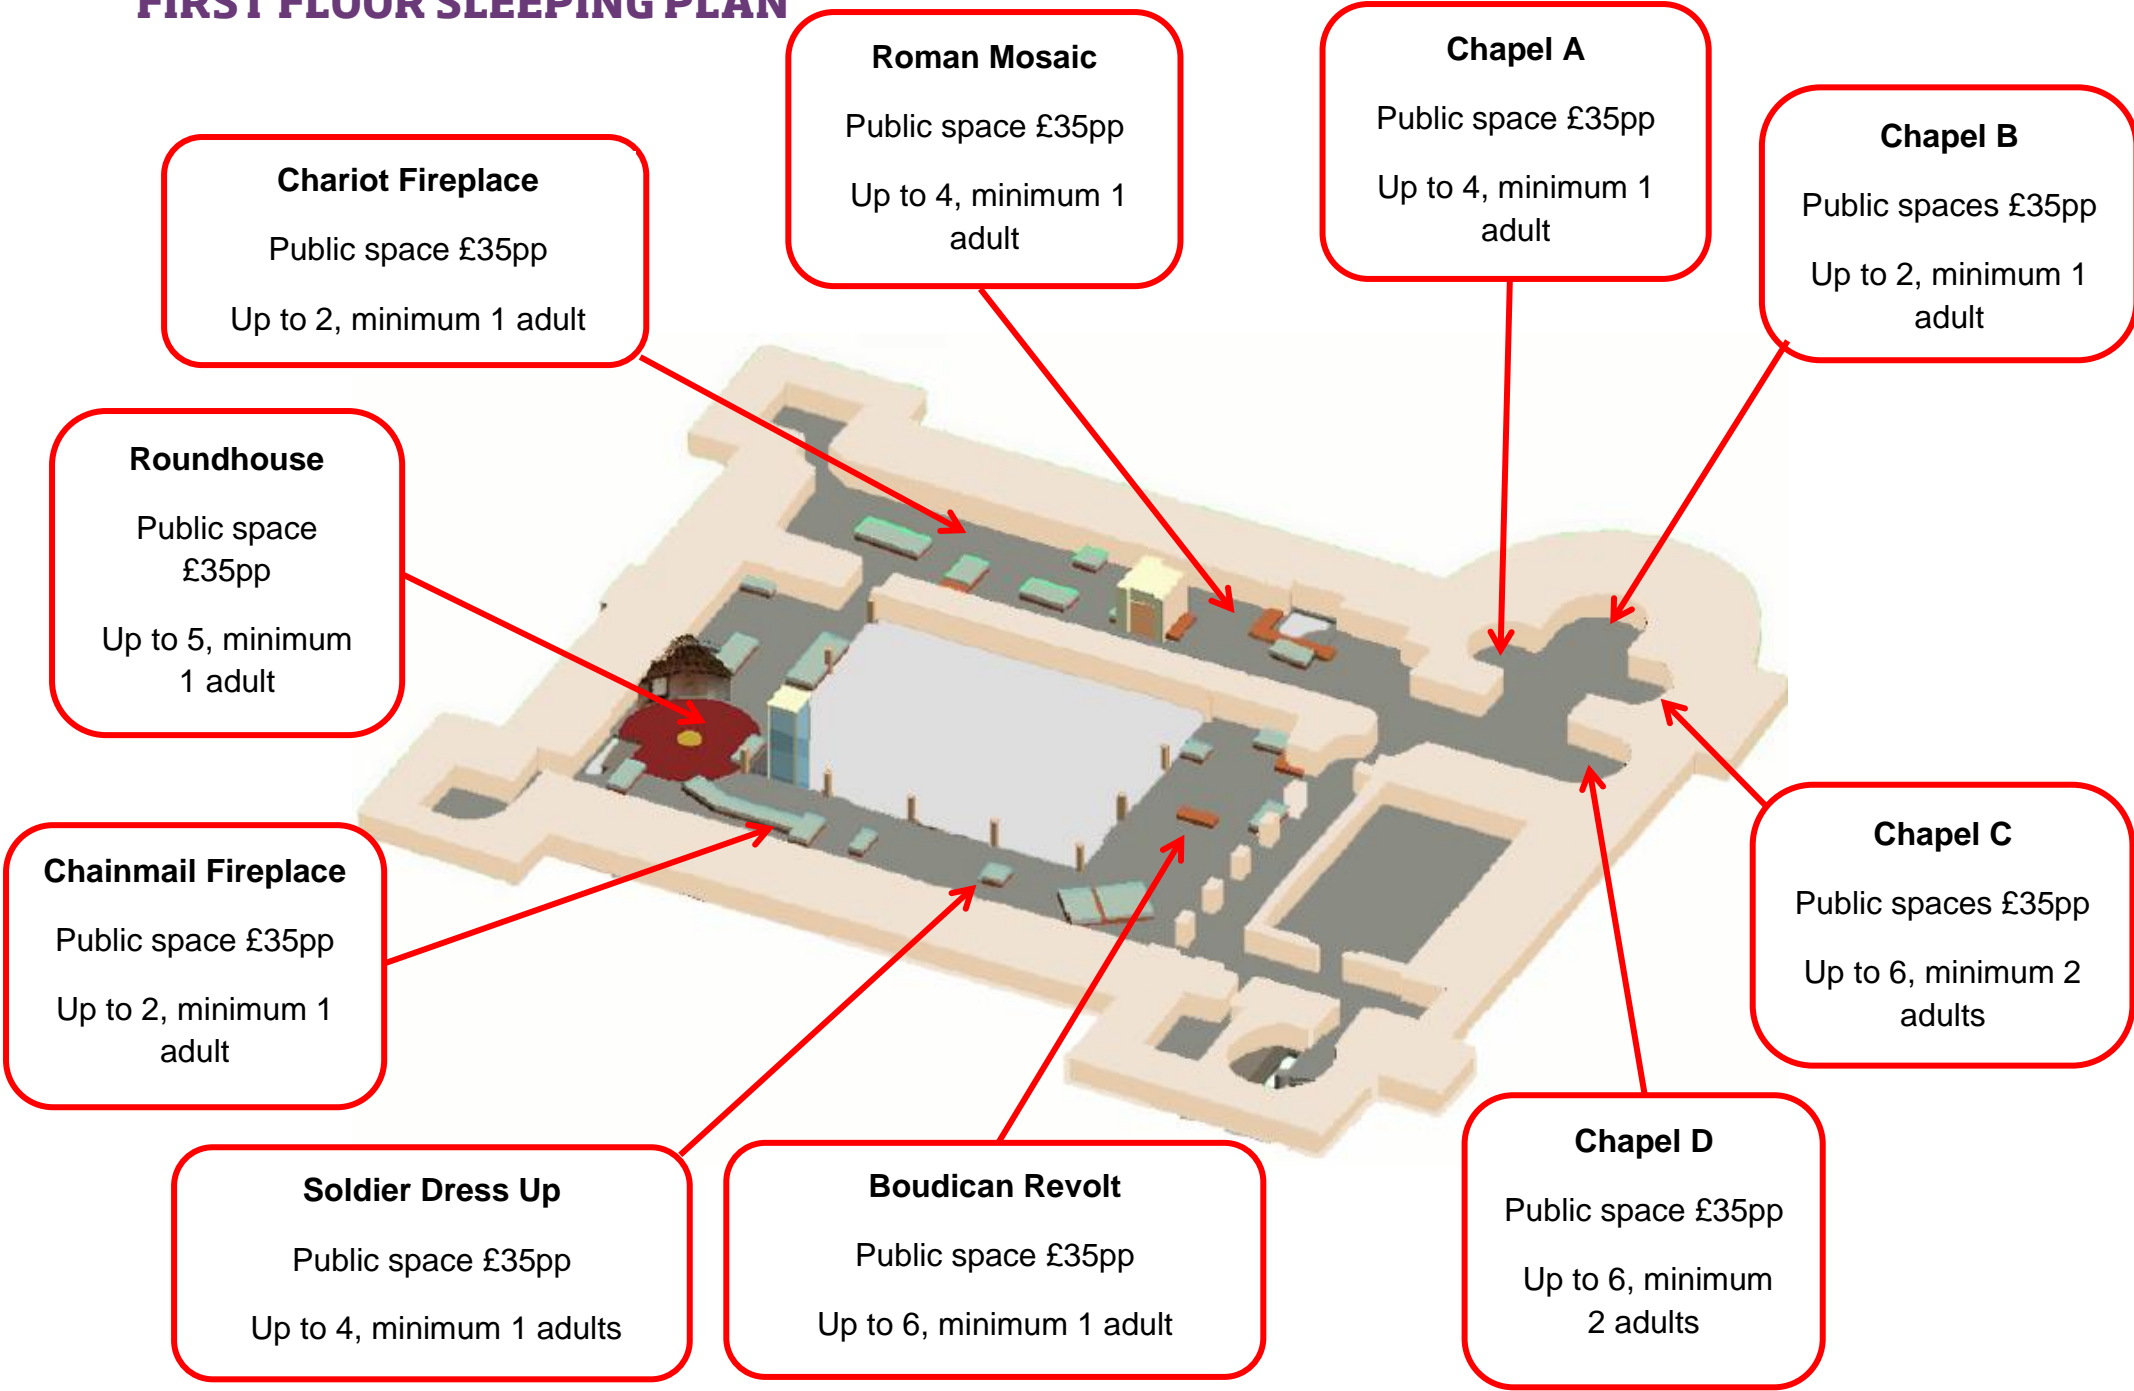

GROUND FLOOR SLEEPING PLAN

Castle Corner
Public space
£35pp
Up to 3 people,
minimum 1 adult

Dress up
Public space
£35pp
Up to 3,
minimum 1 adult

Stained Glass
Public space £35pp
Up to 4 people,
minimum 1 adult

Prison Area
Private space
from £40pp
Available on
request

Army Life
Public space
£35pp
Up to 3 people,
minimum 1 adult

Lucas Vault
Private space
from £40pp
Available on
request

FIRST FLOOR SLEEPING PLAN

Chariot Fireplace

Public space £35pp

Up to 2, minimum 1 adult

Roman Mosaic

Public space £35pp

Up to 4, minimum 1 adult

Chapel A

Public space £35pp

Up to 4, minimum 1 adult

Chapel B

Public spaces £35pp

Up to 2, minimum 1 adult

Roundhouse

Public space
£35pp

Up to 5, minimum
1 adult

Chainmail Fireplace

Public space £35pp